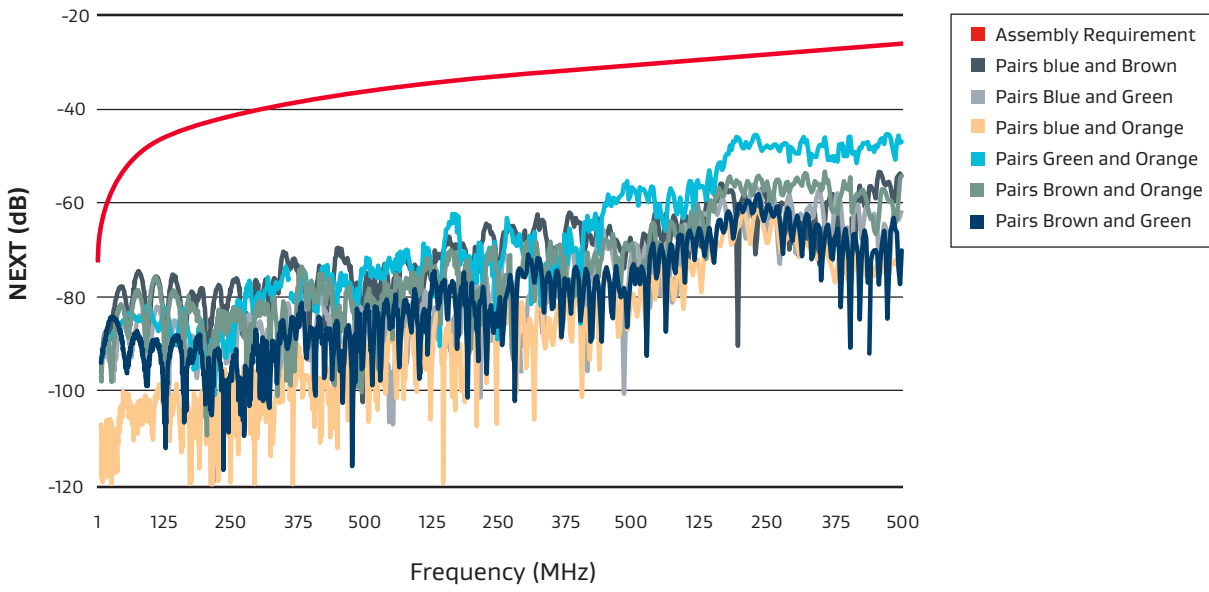

BEL STEWART SS-39200 SERIES CONNECTOR SYSTEM

The following graphs include performance results for a 10-meter cable assembly with a plug and receptacle connector based on RCN8966-24.

Near-End Crosstalk

NOTICE — USE RESTRICTIONS APPLY. Not for use in food, drug, cosmetic or medical device manufacturing, processing, or packaging operations.
GORE, *Together, improving life*, and designs are trademarks of W. L. Gore & Associates. © 2022 W. L. Gore & Associates, Inc.