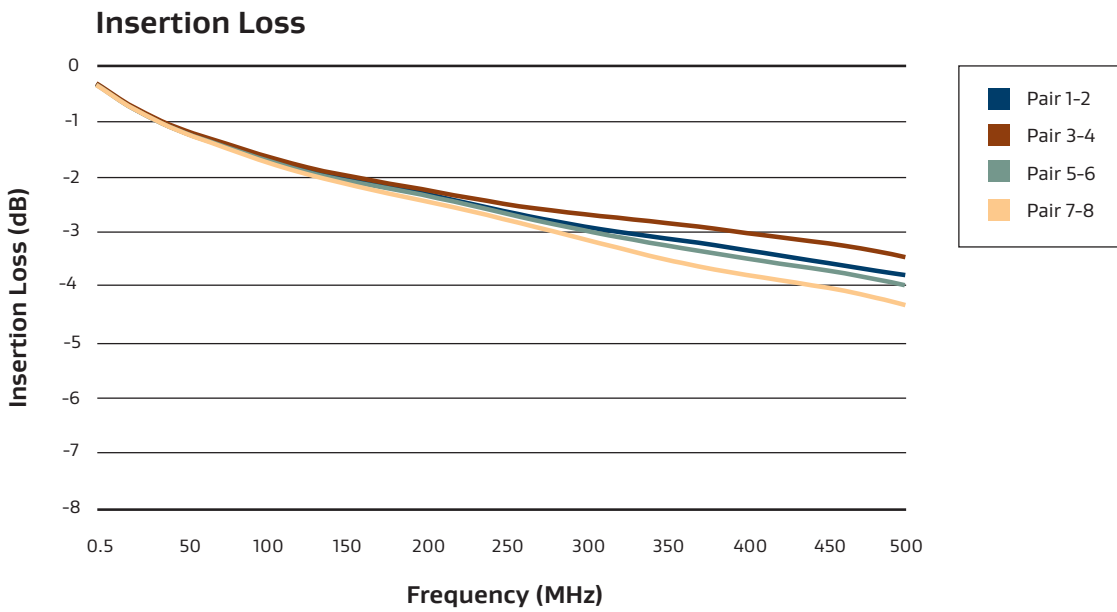

BEL STEWART SS-39200 SERIES CONNECTOR SYSTEM

The following graphs include performance results for a 10-meter cable assembly with a plug and receptacle connector based on RCN8966-24.

Near-End Crosstalk

NOTICE — USE RESTRICTIONS APPLY. Not for use in food, drug, cosmetic or medical device manufacturing, processing, or packaging operations.
GORE, *Together, improving life*, and designs are trademarks of W. L. Gore & Associates. © 2022 W. L. Gore & Associates, Inc.