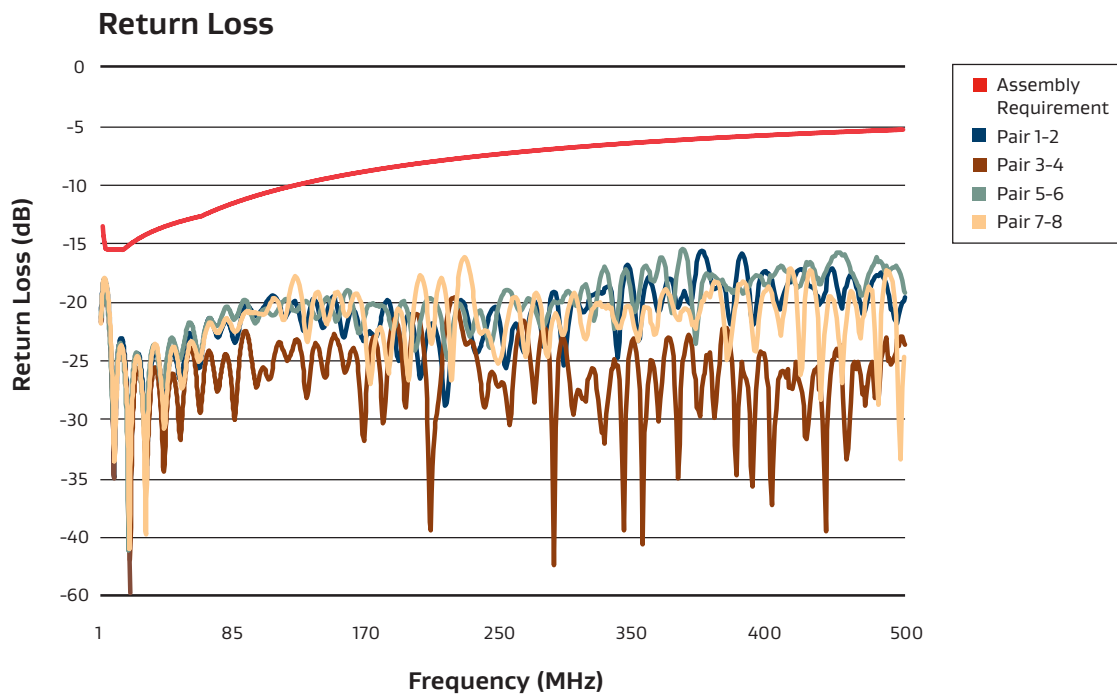

BEL STEWART SS-39200 SERIES CONNECTOR SYSTEM

The following graphs include performance results for a 10-meter cable assembly with a plug and receptacle connector based on RCN8966-24.

Near-End Crosstalk

NOTICE — USE RESTRICTIONS APPLY. Not for use in food, drug, cosmetic or medical device manufacturing, processing, or packaging operations.
GORE, *Together, improving life*, and designs are trademarks of W. L. Gore & Associates. © 2022 W. L. Gore & Associates, Inc.